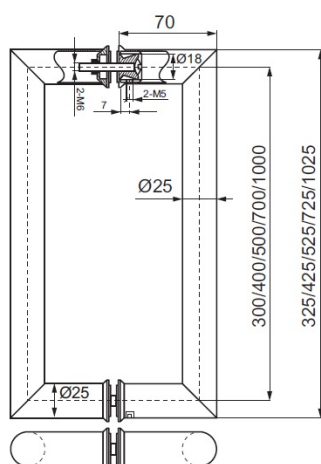

PRODUCT SHEET

Description:

Door Handle "Rhine" SS304 Brushed, $\varnothing 25 \times 425 \text{mm}$, cc 400mm, 8-12mm Glass Thickness, Bore: $\varnothing 8 \text{mm}$

Item number:

17.87.036-0

Units	Box	Carton	HS Code	Barcode
Pair	1	10	8302415000	 5704866461856